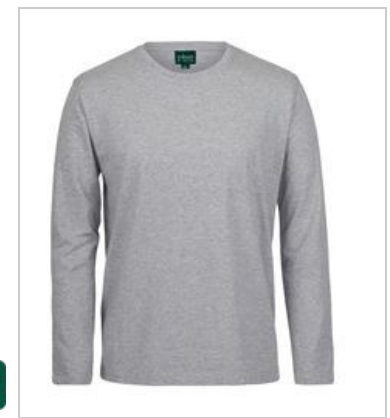

C OF C LONG SLEEVE NON-CUFF TEE

1LSNC

Constructed for Comfort

colours
OF COTTON

Available Colours:

13% Marle
(UPF 30)

Black (UPF
50+)

Navy (UPF
50+)

White (UPF
15)

Details

- > Classic fit
- > 100% Cotton for 100% Comfort
- > JB's rib crew neck non cuff sleeve tee
- > *13% Marle: Cotton/Viscose blend
- > Self-fabric tape on inside of neck and shoulders for improved stability
- > Heavy 190gsm ring spun Jersey knit fabric
- > Twin needle double stitched seams
- > Complies with Standards AS 4399:2020 for UPF Protection