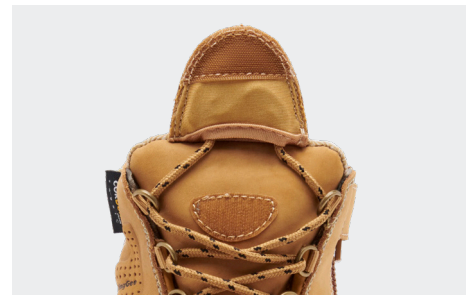

BENNU PRO 6 WOMEN'S

K28012

STEEL CAP

ATX-GRIP
ALL TERRAIN
SRC SLIP
RESISTANCE

HEAT
RESISTANT
RUBBER
OUTSOLE

WOMEN'S
SPECIFIC
FIT

FLEX-TEC
ANKLE FLEX
MECHANISM

ANTI-
STATIC

CORDURA
BRAND
F A B R I C

Colours:

Wheat (WHE)

Sizes:

AU/US 4-11 (5.5-10.5)

Standards:

Certified to AS 2210.3:2019

Industry:

- Mining
- Building & Construction
- Engineering
- Oil & Gas

The BENNU PRO 6 Wheat Work Boot provides a women-specific fit and unique midsole design for superior safety and comfort, living up to its PRO designation. Ideal for heavy industrial and construction work. The PRO-level hinged lace pocket compartment keeps lace ends secure and out of the way. Available in Wheat, Black, and Stone.

- K-Guard - Steel Toe Protection
- Kevlar® RKT - Reflective Kevlar Thread
- Hinged lace pocket compartment for keeping lace ends secure
- FLEX-TEC - Ankle Flex Mechanism
- YKK® 10 Gauge Zipper
- Magnet Zip Lock: a self-locking zip stay that eliminates the need of velcro
- CORDURA® Comfort Collar
- D3O® Lateral Impact Protection
- TriTec - Innersole Foot Comfort System
- ShockGuard Pro - Shock Dispersion and Energy Rebound PU Midsole
- ATX-Grip - 300° HRO All Terrain Grip and Traction SRC Rubber Outsole
- Women's Specific Fit, Design and Sizing